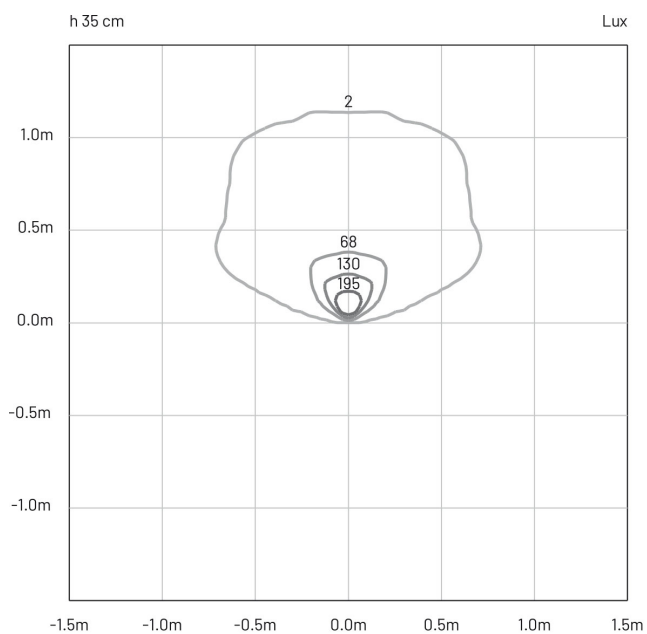

Isolux

Photometry

Included accessories

1. ---
2. -- Root mounting kit

   - Single connection IP68