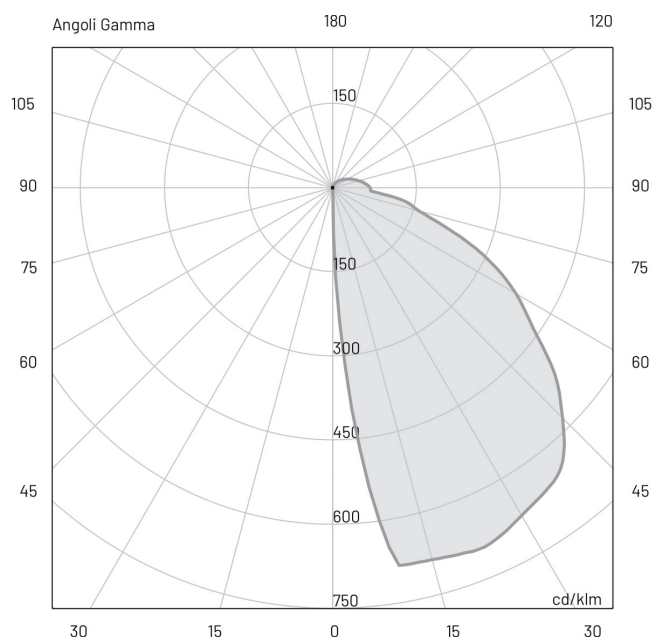

Photometry

Included accessories

1. ---
2. -- Root mounting kit

   - Single connection IP68