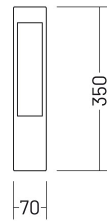

Duvali_mini | 1.5 W | diffuse | Bollards

35 cm

Technical Specifications

Source lamp	LED 1.5 W
Total wattage	1.5
Voltage	220-240 Vac - 50/60 Hz
Control	On/Off
Luminous flux (*Source flux)	65 lm (137 lm*) @ 3000 K
Luminous efficacy	44 lm/W @ 3000 K
McADAM steps	3
Beam	diffuse
CRI	>90
Life time	L80-B15 > 60.000 h Ta 40°C
IP rating	65
IK rating	8
Insulation class	II