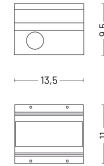

Eye_1 130 | 5.5 W | medium 30° | Ceiling recessed

Ceiling and projector versions also available

Technical Specifications

Source lamp	LED 5.5 W
Total wattage	8
Voltage	220-240 Vac - 50/60 Hz
Control	On/Off • dimmable on request
Luminous flux (*Source flux)	589 lm (715 lm*) @ 3000 K
Luminous efficacy	74 lm/W @ 3000 K
McADAM steps	3
Beam	medium 30°
CRI	>90
Life time	L80-B15 > 60.000 h Ta 40°C
IP rating	67
IK rating	10
Insulation class	I

Materials

Body	Extruded aluminium EN AW6060
Diffuser	Extra clear glass
Finishing	White - Polyester powder paint

E (lux)

H(m)	lux (3000 K)	Ø(m)
1.00	1952	0.51
2.00	488	1.06
3.00	217	1.55
4.00	122	2.03
5.00	78	2.53

Photometry

Included accessories

- 0.5 m length cable -05RN-F
- Single connection IP68

Available accessories

00EY/FGL1.STD

Housing box