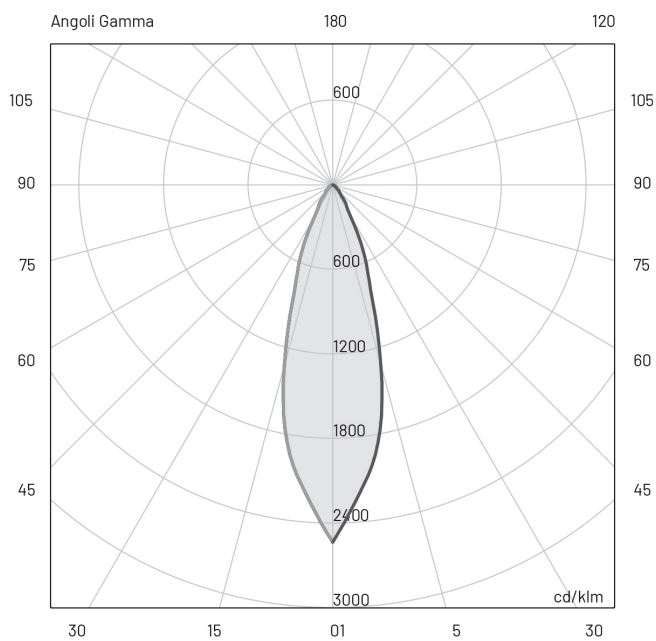

E (lux)

H(m)	lux (3000 K)	Ø(m)
1.00	1952	0.51
2.00	488	1.06
3.00	217	1.55
4.00	122	2.03
5.00	78	2.53

Photometry

Included accessories

- 0.5 m length cable -05RN-F
- Single connection IP68

Available accessories

00EY/FGL1.STD

Housing box