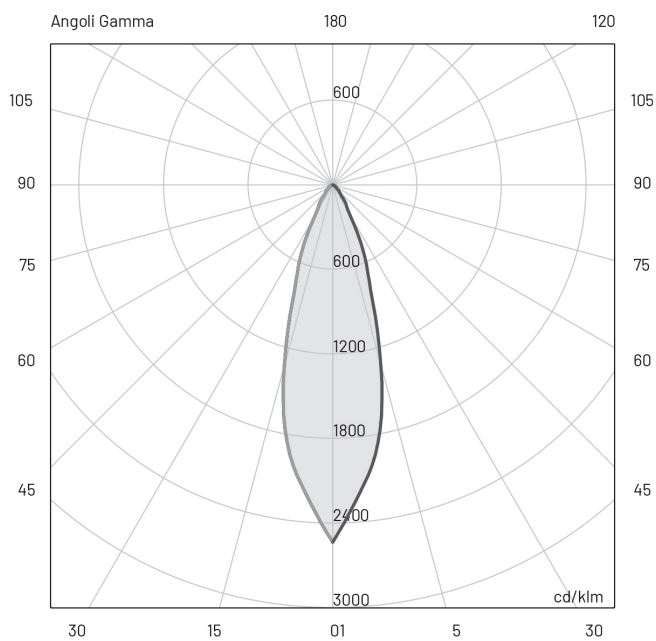

## Eye\_1 130 | 5.5 W | medium 30° | Ceiling recessed

Ceiling and projector versions also available

### Technical Specifications

Source lamp	LED 5.5 W
Total wattage	8
Voltage	220-240 Vac - 50/60 Hz
Control	On/Off • dimmable on request
Luminous flux (*Source flux)	589 lm (715 lm*) @ 3000 K
Luminous efficacy	74 lm/W @ 3000 K
McADAM steps	3
Beam	medium 30°
CRI	>90
Life time	L80-B15 > 60.000 h Ta 40°C
IP rating	67
IK rating	10
Insulation class	I

### Materials

Body	Extruded aluminium EN AW6060
Diffuser	Extra clear glass
Finishing	White - Polyester powder paint

E (lux)

H(m)	lux (3000 K)	Ø(m)
1.00	1952	0.51
2.00	488	1.06
3.00	217	1.55
4.00	122	2.03
5.00	78	2.53

Photometry