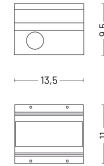

## Eye\_1 130 | 5.5 W | medium 30° | Ceiling recessed

Ceiling and projector versions also available

### Technical Specifications

Source lamp	LED 5.5 W
Total wattage	8
Voltage	220-240 Vac - 50/60 Hz
Control	On/Off • dimmable on request
Luminous flux (*Source flux)	589 lm (715 lm*) @ 3000 K
Luminous efficacy	74 lm/W @ 3000 K
McADAM steps	3
Beam	medium 30°
CRI	>90
Life time	L80-B15 > 60.000 h Ta 40°C
IP rating	67
IK rating	10
Insulation class	I