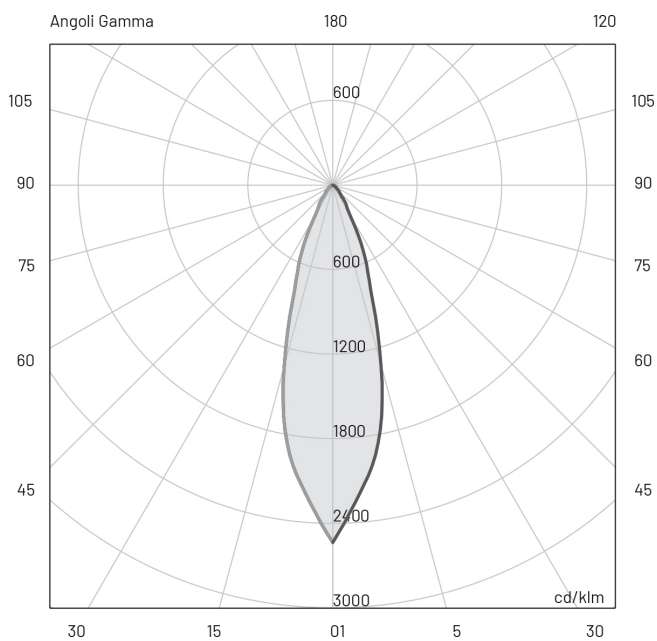

E (lux)

H(m)	lux (3000 K)	Ø(m)
1.00	9033	0.55
2.00	2258	1.11
3.00	1004	1.66
4.00	565	2.22
5.00	360	2.77

Photometry

Included accessories

- 0.5 m length cable -05RN-F
- Single connection IP68

Available accessories

00EY/FGL9.STD

Housing box