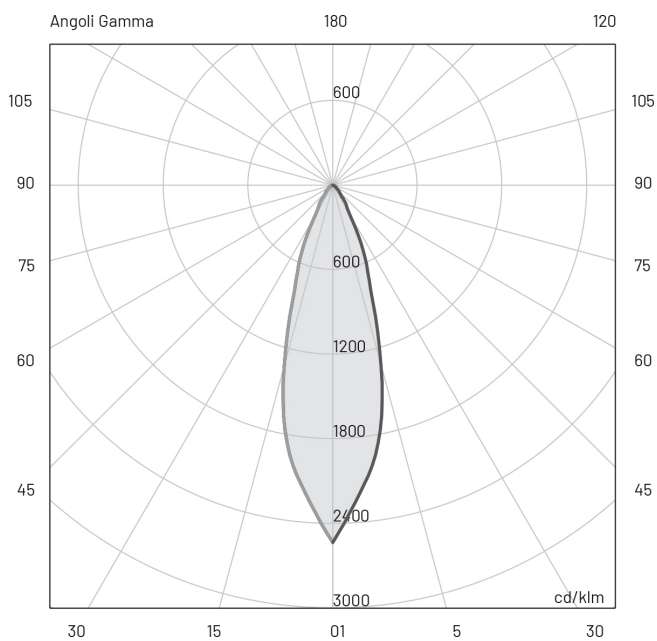

### Technical Specifications

Source lamp	LED 54 W
Total wattage	60
Voltage	220-240 Vac - 50/60 Hz
Control	On/Off • dimmable on request
Luminous flux (*Source flux)	4660 lm (5684 lm*) @ 3000 K
Luminous efficacy	78 lm/W @ 3000 K
McADAM steps	3
Beam	medium 30°
CRI	>90
Life time	L80-B15 > 60.000 h Ta 40°C
IP rating	67
IK rating	10
Insulation class	I

Photometry