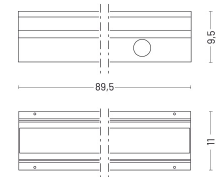

Eye_1 900 | 54 W | medium 30° | Ceiling recessed

Ceiling and projector versions also available

Technical Specifications

| | |
|------------------------------|------------------------------|
| Source lamp | LED 54 W |
| Total wattage | 60 |
| Voltage | 220-240 Vac - 50/60 Hz |
| Control | On/Off • dimmable on request |
| Luminous flux (*Source flux) | 4660 lm (5684 lm*) @ 3000 K |
| Luminous efficacy | 78 lm/W @ 3000 K |
| McADAM steps | 3 |
| Beam | medium 30° |
| CRI | >90 |
| Life time | L80-B15 > 60.000 h Ta 40°C |
| IP rating | 67 |
| IK rating | 10 |
| Insulation class | I |

Materials

| | |
|-----------|--------------------------------|
| Body | Extruded aluminium EN AW6060 |
| Diffuser | Extra clear glass |
| Finishing | White - Polyester powder paint |

E (lux)

| H(m) | lux (3000 K) | Ø(m) |
|------|--------------|------|
| 1.00 | 9033 | 0.55 |
| 2.00 | 2258 | 1.11 |
| 3.00 | 1004 | 1.66 |
| 4.00 | 565 | 2.22 |
| 5.00 | 360 | 2.77 |

Photometry

Included accessories

- 0.5 m length cable -05RN-F
- Single connection IP68

Available accessories

00EY/FGL9.STD

Housing box