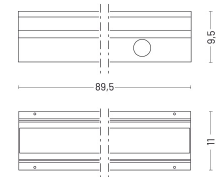

## Eye\_1 900 | 54 W | medium 30° | Ceiling recessed

Ceiling and projector versions also available

### Technical Specifications

Source lamp	LED 54 W
Total wattage	60
Voltage	220-240 Vac - 50/60 Hz
Control	On/Off • dimmable on request
Luminous flux (*Source flux)	4660 lm (5684 lm*) @ 3000 K
Luminous efficacy	78 lm/W @ 3000 K
McADAM steps	3
Beam	medium 30°
CRI	>90
Life time	L80-B15 > 60.000 h Ta 40°C
IP rating	67
IK rating	10
Insulation class	I

### Included accessories

- 0.5 m length cable -05RN-F
- Single connection IP68