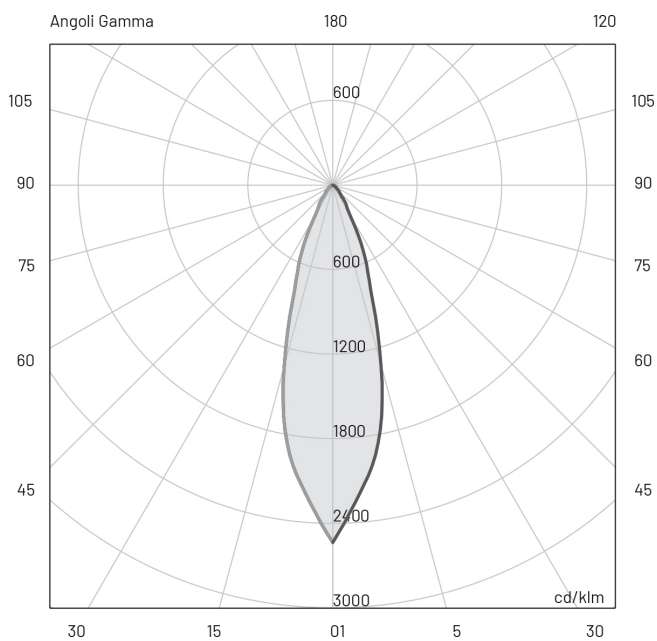

## Eye\_1 600 | 34 W | medium 30° | Ceiling recessed

Ceiling and projector versions also available

### Technical Specifications

Source lamp	LED 34 W
Total wattage	43
Voltage	220-240 Vac - 50/60 Hz
Control	On/Off • dimmable on request
Luminous flux (*Source flux)	3566 lm (4406 lm*) @ 3000 K
Luminous efficacy	83 lm/W @ 3000 K
McADAM steps	3
Beam	medium 30°
CRI	>90
Life time	L80-B15 > 60.000 h Ta 40°C
IP rating	67
IK rating	10
Insulation class	I

### Materials

Body	Extruded aluminium EN AW6060
Diffuser	Extra clear glass
Finishing	White - Polyester powder paint

E (lux)

H(m)	lux (3000 K)	Ø (m)
1.00	9033	0.55
2.00	2258	1.11
3.00	1004	1.66
4.00	565	2.22
5.00	360	2.77

Photometry