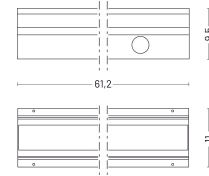

## Eye\_1 600 | 34 W | medium 30° | Ceiling recessed

Ceiling and projector versions also available

### Technical Specifications

Source lamp	LED 34 W
Total wattage	43
Voltage	220-240 Vac - 50/60 Hz
Control	On/Off • dimmable on request
Luminous flux (*Source flux)	3566 lm (4406 lm*) @ 3000 K
Luminous efficacy	83 lm/W @ 3000 K
McADAM steps	3
Beam	medium 30°
CRI	>90
Life time	L80-B15 > 60.000 h Ta 40°C
IP rating	67
IK rating	10
Insulation class	I

### Included accessories

- 0.5 m length cable -05RN-F
- Single connection IP68