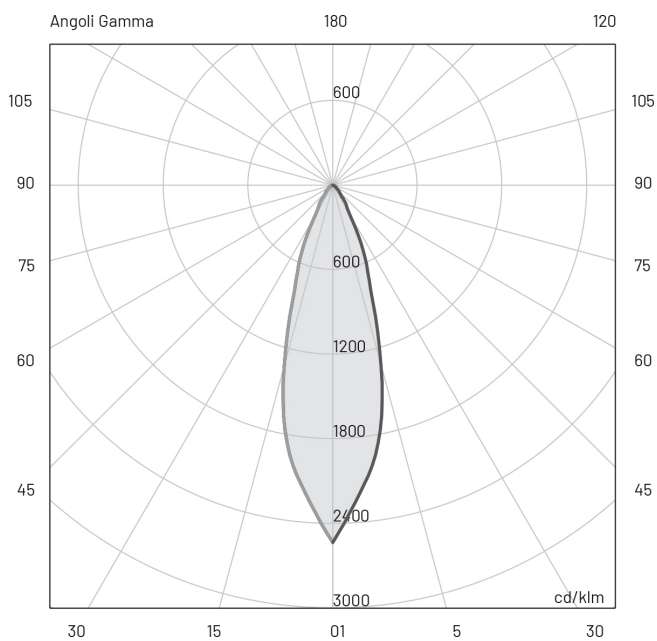

E (lux)

H(m)	lux (3000 K)	Ø(m)
1.00	9033	0.55
2.00	2258	1.11
3.00	1004	1.66
4.00	565	2.22
5.00	360	2.77

Photometry

Included accessories

- 0.5 m length cable -05RN-F
- Single connection IP68

Available accessories

00EY/FGL6.STD

Housing box