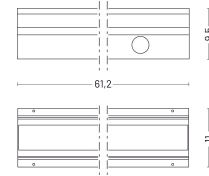

Eye_1 600 | 34 W | medium 30° | Ceiling recessed

Ceiling and projector versions also available

Technical Specifications

Source lamp	LED 34 W
Total wattage	43
Voltage	220-240 Vac - 50/60 Hz
Control	On/Off • dimmable on request
Luminous flux (*Source flux)	3566 lm (4406 lm*) @ 3000 K
Luminous efficacy	83 lm/W @ 3000 K
McADAM steps	3
Beam	medium 30°
CRI	>90
Life time	L80-B15 > 60.000 h Ta 40°C
IP rating	67
IK rating	10
Insulation class	I

Materials

Body	Extruded aluminium EN AW6060
Diffuser	Extra clear glass
Finishing	White - Polyester powder paint

E (lux)

H(m)	lux (3000 K)	Ø(m)
1.00	9033	0.55
2.00	2258	1.11
3.00	1004	1.66
4.00	565	2.22
5.00	360	2.77

Photometry

Included accessories

- 0.5 m length cable -05RN-F
- Single connection IP68

Available accessories

00EY/FGL6.STD

Housing box