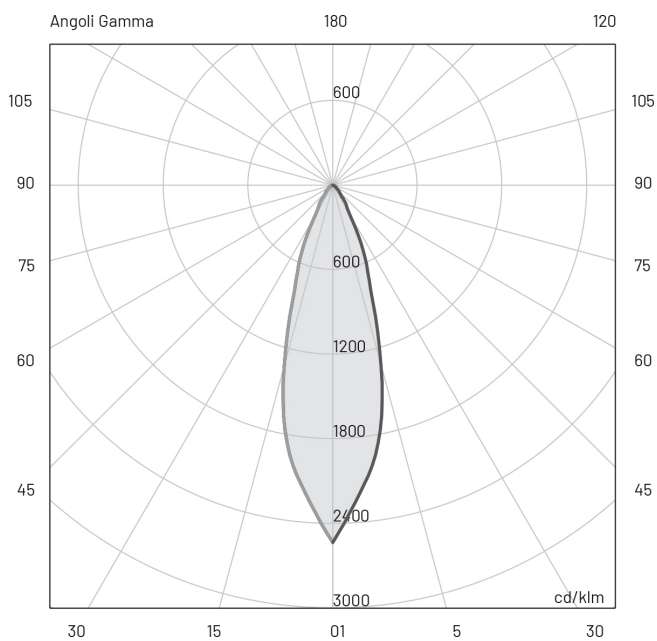

### Technical Specifications

Source lamp	LED 18 W
Total wattage	24
Voltage	220-240 Vac - 50/60 Hz
Control	On/Off • dimmable on request
Luminous flux (*Source flux)	1783 lm (2200 lm*) @ 3000 K
Luminous efficacy	74 lm/W @ 3000 K
McADAM steps	3
Beam	medium 30°
CRI	>90
Life time	L80-B15 > 60.000 h Ta 40°C
IP rating	67
IK rating	10
Insulation class	I

Photometry