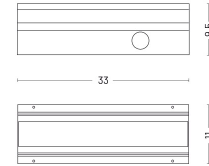

Eye_1 300 | 18 W | medium 30° | Ceiling recessed

Ceiling and projector version also available

Technical Specifications

Source lamp	LED 18 W
Total wattage	24
Voltage	220-240 Vac - 50/60 Hz
Control	On/Off • dimmable on request
Luminous flux (*Source flux)	1783 lm (2200 lm*) @ 3000 K
Luminous efficacy	74 lm/W @ 3000 K
McADAM steps	3
Beam	medium 30°
CRI	>90
Life time	L80-B15 > 60.000 h Ta 40°C
IP rating	67
IK rating	10
Insulation class	I

Materials

Body	Extruded aluminium EN AW6060
Diffuser	Extra clear glass
Finishing	White - Polyester powder paint

E (lux)

H(m)	lux (3000 K)	Ø(m)
1.00	4516	0.55
2.00	1129	1.11
3.00	500	1.66
4.00	282	2.22
5.00	181	2.77

Photometry

Included accessories

- 0.5 m length cable -05RN-F
- Single connection IP68

Available accessories

00EY/FGL3.STD

Housing box