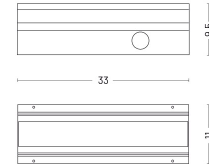

Eye_1 300 | 18 W | medium 30° | Ceiling recessed

Ceiling and projector version also available

Technical Specifications

Source lamp	LED 18 W
Total wattage	24
Voltage	220-240 Vac - 50/60 Hz
Control	On/Off • dimmable on request
Luminous flux (*Source flux)	1783 lm (2200 lm*) @ 3000 K
Luminous efficacy	74 lm/W @ 3000 K
McADAM steps	3
Beam	medium 30°
CRI	>90
Life time	L80-B15 > 60.000 h Ta 40°C
IP rating	67
IK rating	10
Insulation class	I

Materials

Body	Extruded aluminium EN AW6060
Diffuser	Extra clear glass
Finishing	White - Polyester powder paint