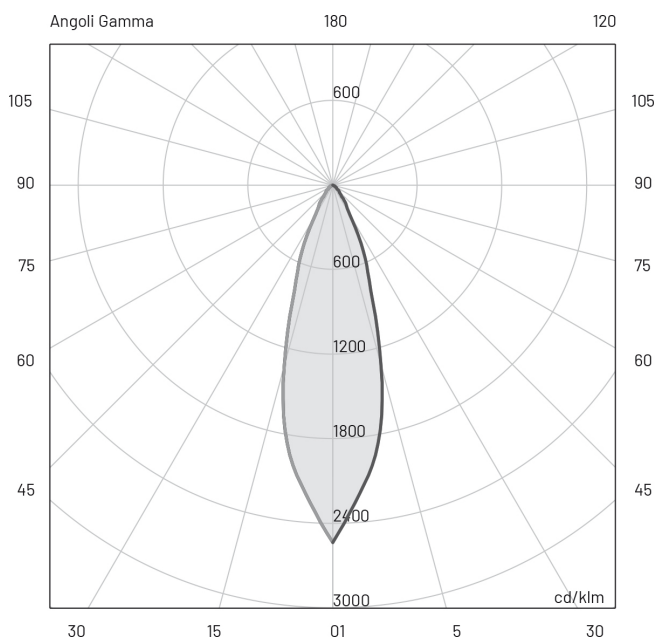

E (lux)

H(m)	lux (3000 K)	Ø(m)
1.00	4516	0.55
2.00	1129	1.11
3.00	500	1.66
4.00	282	2.22
5.00	181	2.77

Photometry

Included accessories

- 0.5 m length cable -05RN-F
- Single connection IP68

Available accessories

00EY/FGL3.STD

Housing box