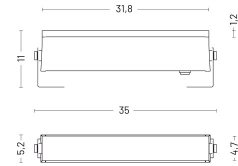

Eye_1 300 | 18 W | spot 12° | Projectors

Also available for ceiling

Technical Specifications

Source lamp	LED 18 W
Total wattage	24
Voltage	220-240 Vac - 50/60 Hz
Control	On/Off (other controls on request)
Luminous flux (*Source flux)	1741 lm (2200 lm*) @ 3000 K
Luminous efficacy	73 lm/W @ 3000 K
Light Temperature	3000 K
McADAM steps	3
Beam	spot 12°
CRI	>90
Life time	L80-B15 > 60.000 h Ta 40°C
IP rating	67
IK rating	10
Insulation class	I
Note	Control on request: DALI - 1/10V - DMX - TRIAC Light control on request: 2200K - 4000K - RGBW

Materials

Body	Extruded aluminium EN AW6060
Diffuser	Extra clear glass
Finishing	Black - Polyester powder paint

E (lux)

H(m)	lux @ 3000 K	Ø(m)
1.00	17833	0.21
2.00	4458	0.42
3.00	1981	0.63
4.00	1115	0.84
5.00	713	1.04

Photometry

Included accessories

- 0.5 m length cable -05RN-F
- Fixing kit short (7,5 cm)
- Single connection IP68

Available accessories

00KEYFGL.250_ Fixing kit long (25 cm)

00KEYFGL.150_ Fixing kit medium (15 cm)