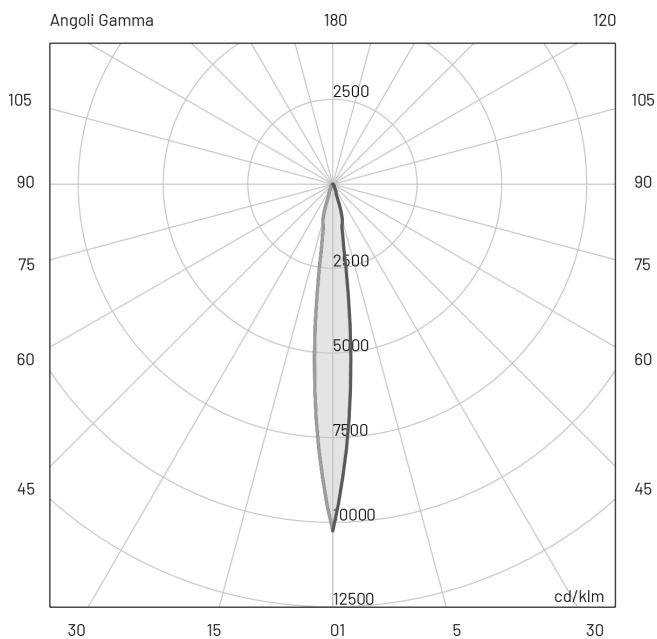

E (lux)

H(m)	lux @ 3000 K	Ø(m)
1.00	17833	0.21
2.00	4458	0.42
3.00	1981	0.63
4.00	1115	0.84
5.00	713	1.04

Photometry

Included accessories

- 0.5 m length cable -05RN-F
- Fixing kit short (7,5 cm)
- Single connection IP68

Available accessories

00KEYFGL.250_ Fixing kit long (25 cm)

00KEYFGL.150_ Fixing kit medium (15 cm)