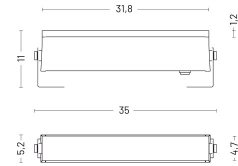

### Technical Specifications

Source lamp	LED 18 W
Total wattage	24
Voltage	220-240 Vac - 50/60 Hz
Control	On/Off (other controls on request)
Luminous flux (*Source flux)	1783 lm (2200 lm*) @ 3000 K
Luminous efficacy	74 lm/W @ 3000 K
Light Temperature	3000 K
McADAM steps	3
Beam	medium 30°
CRI	>90
Life time	L80-B15 > 60.000 h Ta 40°C
IP rating	67
IK rating	10
Insulation class	I
Note	Control on request: DALI - 1/10V - DMX - TRIAC Light control on request: 2200K - 4000K - RGBW

## Included accessories

-	1 m length cable -05RN-F
-	Fixing kit short (7,5 cm)
-	Single connection IP68