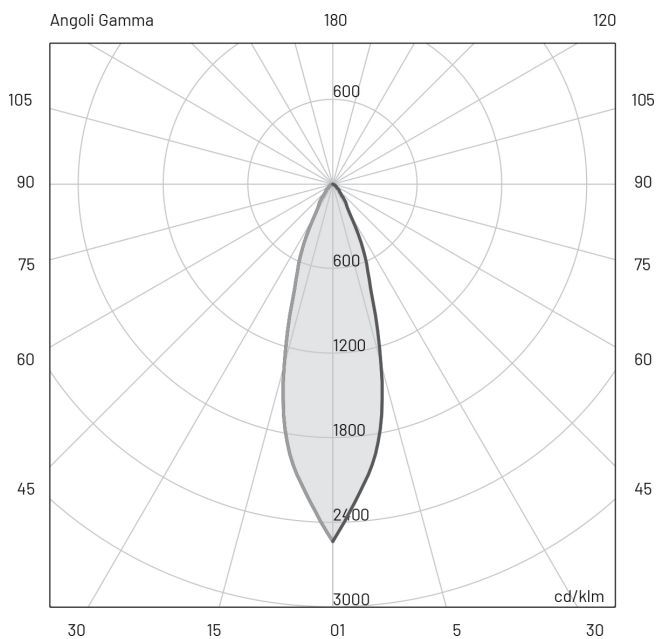

### Technical Specifications

Source lamp	LED 18 W
Total wattage	24
Voltage	220-240 Vac - 50/60 Hz
Control	On/Off (other controls on request)
Luminous flux (*Source flux)	1783 lm (2200 lm*) @ 3000 K
Luminous efficacy	74 lm/W @ 3000 K
Light Temperature	3000 K
McADAM steps	3
Beam	medium 30°
CRI	>90
Life time	L80-B15 > 60.000 h Ta 40°C
IP rating	67
IK rating	10
Insulation class	I
Note	Control on request: DALI - 1/10V - DMX - TRIAC Light control on request: 2200K - 4000K - RGBW

## Photometry