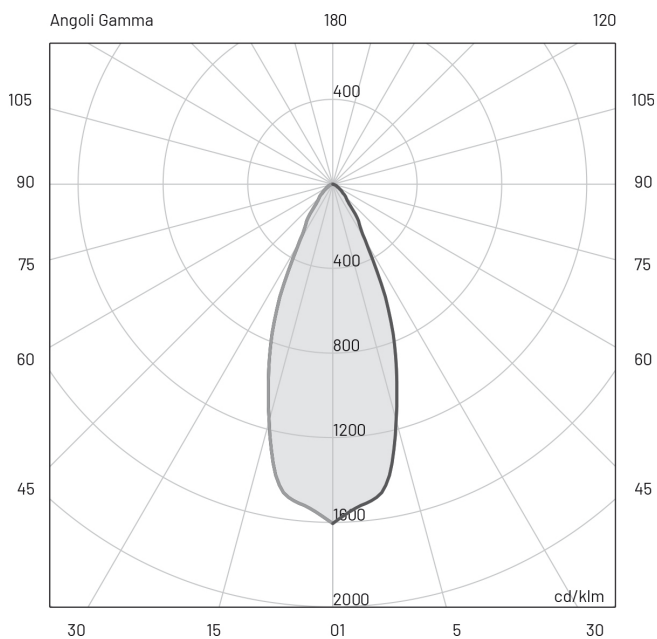

## Eye\_1 300 | 18 W | flood 45° | Projectors

Also available for ceiling

### Technical Specifications

Source lamp	LED 18 W
Total wattage	24
Voltage	220-240 Vac - 50/60 Hz
Control	On/Off (other controls on request)
Luminous flux (*Source flux)	1657 lm (2200 lm*) @ 3000 K
Luminous efficacy	69 lm/W @ 3000 K
Light Temperature	3000 K
McADAM steps	3
Beam	flood 45°
CRI	>90
Life time	L80-B15 > 60.000 h Ta 40°C
IP rating	67
IK rating	10
Insulation class	I
Note	Control on request: DALI - 1/10V - DMX - TRIAC Light control on request: 2200K - 4000K - RGBW

## Photometry