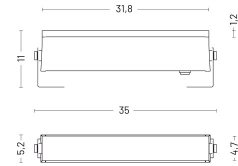

## Eye\_1 300 | 18 W | flood 45° | Projectors

Also available for ceiling

### Technical Specifications

Source lamp	LED 18 W
Total wattage	24
Voltage	220-240 Vac - 50/60 Hz
Control	On/Off (other controls on request)
Luminous flux (*Source flux)	1657 lm (2200 lm*) @ 3000 K
Luminous efficacy	69 lm/W @ 3000 K
Light Temperature	3000 K
McADAM steps	3
Beam	flood 45°
CRI	>90
Life time	L80-B15 > 60.000 h Ta 40°C
IP rating	67
IK rating	10
Insulation class	I
Note	Control on request: DALI - 1/10V - DMX - TRIAC Light control on request: 2200K - 4000K - RGBW

## Included accessories

- 1 m length cable -05RN-F
- Fixing kit short (7,5 cm)
- Single connection IP68