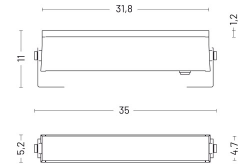

## Eye\_1 300 | 18 W | elliptic 25° x 60° | Projectors

Also available for ceiling

### Technical Specifications

Source lamp	LED 18 W
Total wattage	24
Voltage	220-240 Vac - 50/60 Hz
Control	On/Off • dimmable on request
Luminous flux (*Source flux)	1896 lm (2200 lm*) @ 3000 K
Luminous efficacy	79 lm/W @ 3000 K
McADAM steps	3
Beam	elliptic 25° x 60°
CRI	>90
Life time	L80-B15 > 60.000 h Ta 40°C
IP rating	67
IK rating	10
Insulation class	I

## Included accessories

- 1 m length cable -05RN-F
- Fixing kit short (7,5 cm)
- Single connection IP68