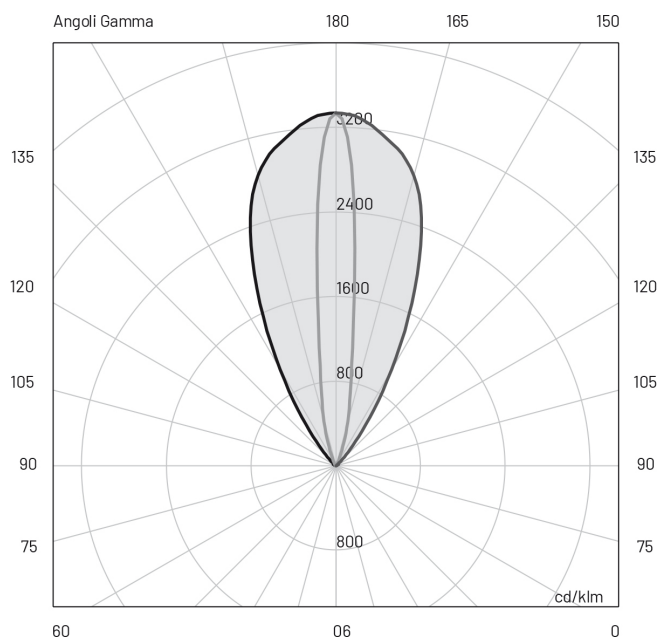

Eye_1 300 | 18 W | elliptic 25° x 60° | Projectors

Also available for ceiling

Technical Specifications

Source lamp	LED 18 W
Total wattage	24
Voltage	220-240 Vac - 50/60 Hz
Control	On/Off • dimmable on request
Luminous flux (*Source flux)	1896 lm (2200 lm*) @ 3000 K
Luminous efficacy	79 lm/W @ 3000 K
McADAM steps	3
Beam	elliptic 25° x 60°
CRI	>90
Life time	L80-B15 > 60.000 h Ta 40°C
IP rating	67
IK rating	10
Insulation class	I

Materials

Body	Extruded aluminium EN AW6060
Diffuser	Extra clear glass
Finishing	Black - Polyester powder paint

Isolux

Photometry

Included accessories

- 1 m length cable -05RN-F
- Fixing kit short (7,5 cm)
- Single connection IP68