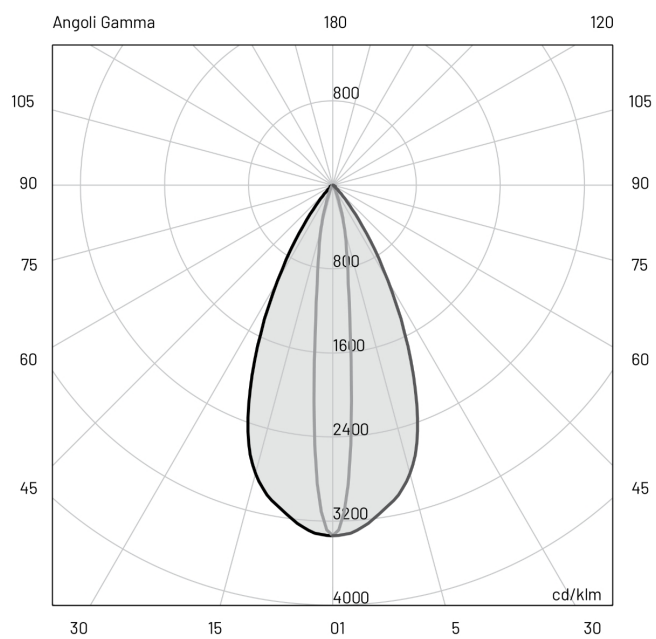

Eye_1 300 | 18 W | elliptic 25° x 60° | Projectors

Also available for ceiling

Technical Specifications

Source lamp	LED 18 W
Total wattage	24
Voltage	220-240 Vac - 50/60 Hz
Control	On/Off (other controls on request)
Luminous flux (*Source flux)	1896 lm (2200 lm*) @ 3000 K
Luminous efficacy	79 lm/W @ 3000 K
Light Temperature	3000 K
McADAM steps	3
Beam	elliptic 25° x 60°
CRI	>90
Life time	L80-B15 > 60.000 h Ta 40°C
IP rating	67
IK rating	10
Insulation class	I
Note	Control on request: DALI - 1/10V - DMX - TRIAC Light control on request: 2200K - 4000K - RGBW

Materials

Body	Extruded aluminium EN AW6060
Diffuser	Extra clear glass
Finishing	Black - Polyester powder paint

Isolux

Photometry

Included accessories

- 1 m length cable -05RN-F
- Fixing kit short (7,5 cm)
- Single connection IP68