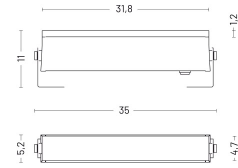

Eye_1 300 | 18 W | elliptic 25° x 60° | Projectors

Also available for ceiling

Technical Specifications

Source lamp	LED 18 W
Total wattage	24
Voltage	220-240 Vac - 50/60 Hz
Control	On/Off (other controls on request)
Luminous flux (*Source flux)	1896 lm (2200 lm*) @ 3000 K
Luminous efficacy	79 lm/W @ 3000 K
Light Temperature	3000 K
McADAM steps	3
Beam	elliptic 25° x 60°
CRI	>90
Life time	L80-B15 > 60.000 h Ta 40°C
IP rating	67
IK rating	10
Insulation class	I
Note	Control on request: DALI - 1/10V - DMX - TRIAC Light control on request: 2200K - 4000K - RGBW

Materials

Body	Extruded aluminium EN AW6060
Diffuser	Extra clear glass
Finishing	Black - Polyester powder paint

Isolux

Photometry

Included accessories

- 1 m length cable -05RN-F
- Fixing kit short (7,5 cm)
- Single connection IP68