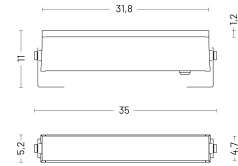

Eye_1 300 | 18 W | elliptic 25° x 60° | Projectors

Also available for ceiling

Technical Specifications

Source lamp	LED 18 W
Total wattage	24
Voltage	220-240 Vac - 50/60 Hz
Control	On/Off • dimmable on request
Luminous flux (*Source flux)	1896 lm (2200 lm*) @ 3000 K
Luminous efficacy	79 lm/W @ 3000 K
McADAM steps	3
Beam	elliptic 25° x 60°
CRI	>90
Life time	L80-B15 > 60.000 h Ta 40°C
IP rating	67
IK rating	10
Insulation class	I

Materials

Body	Extruded aluminium EN AW6060
Diffuser	Extra clear glass
Finishing	Black - Polyester powder paint

Isolux

Photometry

Included accessories

- 1 m length cable -05RN-F
- Fixing kit short (7,5 cm)
- Single connection IP68