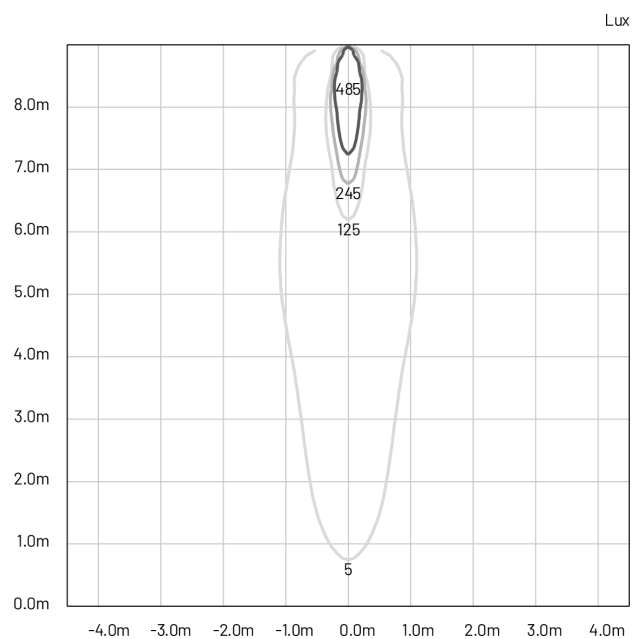

Eye_1 300 | 18 W | elliptic 25° x 60° | Projectors

Also available for ceiling

Technical Specifications

Source lamp	LED 18 W
Total wattage	24
Voltage	220-240 Vac - 50/60 Hz
Control	On/Off (other controls on request)
Luminous flux (*Source flux)	1896 lm (2200 lm*) @ 3000 K
Luminous efficacy	79 lm/W @ 3000 K
Light Temperature	3000 K
McADAM steps	3
Beam	elliptic 25° x 60°
CRI	>90
Life time	L80-B15 > 60.000 h Ta 40°C
IP rating	67
IK rating	10
Insulation class	I
Note	Control on request: DALI - 1/10V - DMX - TRIAC Light control on request: 2200K - 4000K - RGBW

Materials

Body	Extruded aluminium EN AW6060
Diffuser	Extra clear glass
Finishing	Black - Polyester powder paint

Isolux

Photometry

Included accessories

- 1 m length cable -05RN-F
- Fixing kit short (7,5 cm)
- Single connection IP68