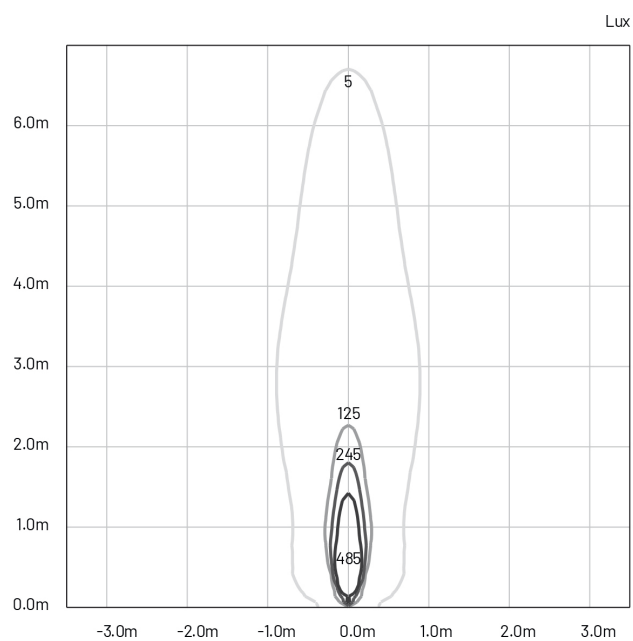

Isolux

Photometry

Included accessories

- 1 m length cable -05RN-F
- Fixing kit short (7,5 cm)
- Single connection IP68

Available accessories

- 00KEYFGL.250_ Fixing kit long (25 cm)
- 00KEYFGL.150_ Fixing kit medium (15 cm)