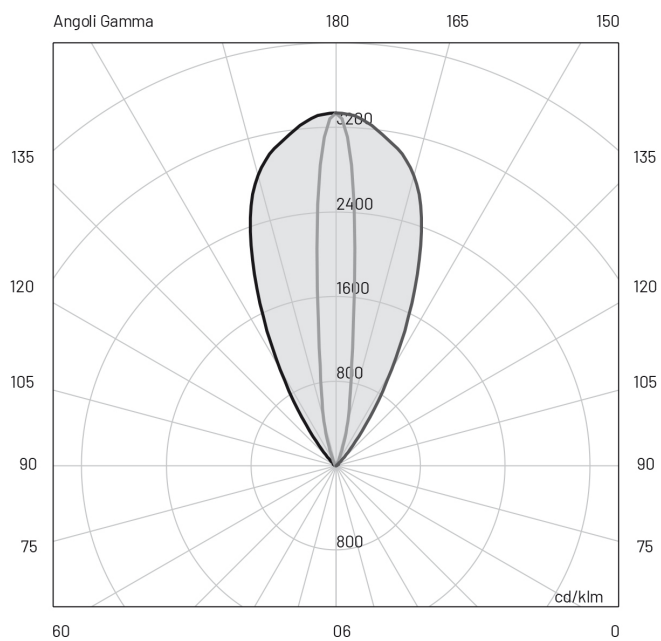

## Eye\_1 300 | 18 W | elliptic 25° x 60° | Projectors

Also available for ceiling

### Technical Specifications

Source lamp	LED 18 W
Total wattage	24
Voltage	220-240 Vac - 50/60 Hz
Control	On/Off • dimmable on request
Luminous flux (*Source flux)	1896 lm (2200 lm*) @ 3000 K
Luminous efficacy	79 lm/W @ 3000 K
McADAM steps	3
Beam	elliptic 25° x 60°
CRI	>90
Life time	L80-B15 > 60.000 h Ta 40°C
IP rating	67
IK rating	10
Insulation class	I

## Photometry