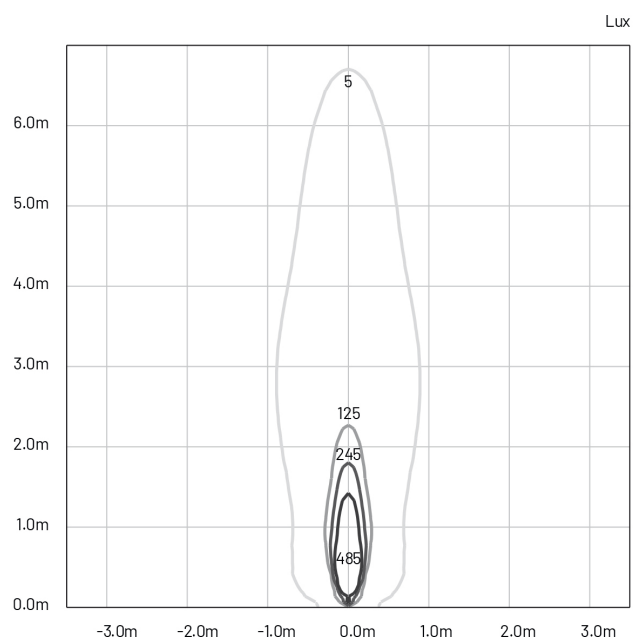

Eye_1 300 | 18 W | elliptic 25° x 60° | Projectors

Also available for ceiling

Technical Specifications

Source lamp	LED 18 W
Total wattage	24
Voltage	220-240 Vac - 50/60 Hz
Control	On/Off • dimmable on request
Luminous flux (*Source flux)	1896 lm (2200 lm*) @ 3000 K
Luminous efficacy	79 lm/W @ 3000 K
McADAM steps	3
Beam	elliptic 25° x 60°
CRI	>90
Life time	L80-B15 > 60.000 h Ta 40°C
IP rating	67
IK rating	10
Insulation class	I

Materials

Body	Extruded aluminium EN AW6060
Diffuser	Extra clear glass
Finishing	Black - Polyester powder paint

Isolux

Photometry

Included accessories

- 1 m length cable -05RN-F
- Fixing kit short (7,5 cm)
- Single connection IP68