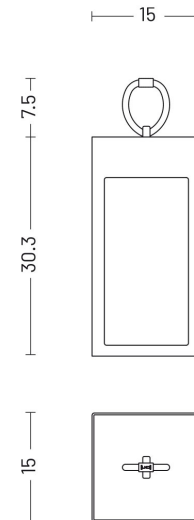

I-Lantern | 4 W | diffuse | Garden lamps

Portable light with chromed hook - RECHARGEABLE ON/OFF VERSION

Technical Specifications

Source lamp	LED 4 W
Total wattage	4
Voltage	USB TYPE-C 5 Vdc - 1A
Control	On/Off
Luminous flux (*Source flux)	220 lm (440 lm*) @ 3000 K
Luminous efficacy	55 lm/W @ 3000 K
McADAM steps	3
Beam	diffuse
Life time	L 70 > 50.000 h Ta 25°C L 70 > 50.000 h Ta 40°C
IP rating	65
IK rating	8
Insulation class	III