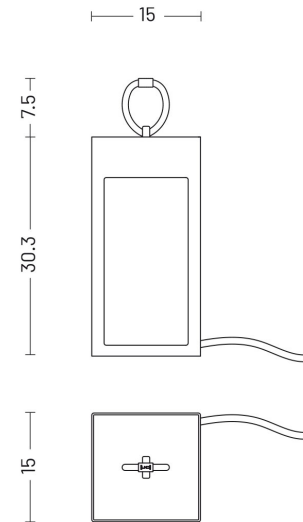

### Technical Specifications

<b>Source lamp</b>	LED 10 W
<b>Total wattage</b>	12.5
<b>Voltage</b>	220-240 Vac - 50/60 Hz
<b>Control</b>	On/Off
<b>Luminous flux (*Source flux)</b>	700 lm (1360 lm*) @ 3000 K
<b>Luminous efficacy</b>	56 lm/W @ 3000 K
<b>McADAM steps</b>	3
<b>Beam</b>	diffuse
<b>CRI</b>	>90
<b>Life time</b>	L 70 > 50.000 h Ta 25°C L 70 > 50.000 h Ta 40°C
<b>IP rating</b>	65
<b>IK rating</b>	8
<b>Insulation class</b>	I

## Included accessories

- 2.5 m length cable