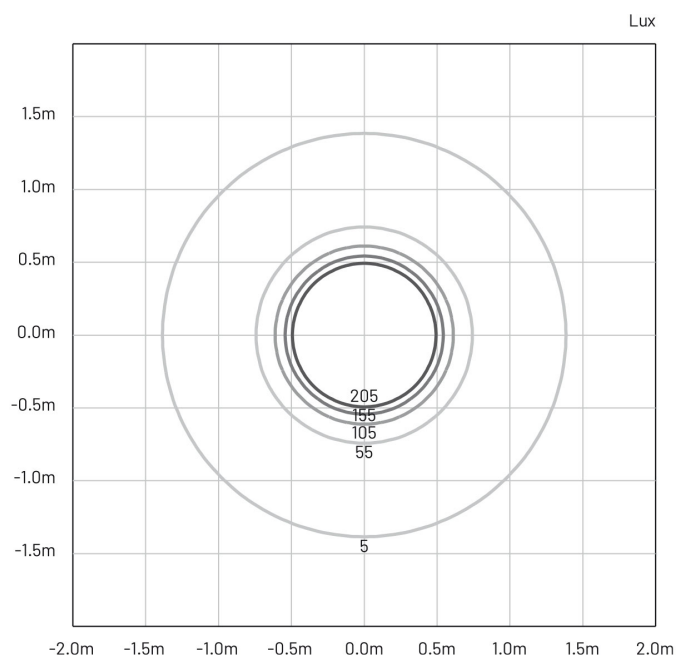

### Technical Specifications

<b>Source lamp</b>	LED 10 W
<b>Total wattage</b>	12.5
<b>Voltage</b>	220-240 Vac - 50/60 Hz
<b>Control</b>	On/Off
<b>Luminous flux (*Source flux)</b>	700 lm (1360 lm*) @ 3000 K
<b>Luminous efficacy</b>	56 lm/W @ 3000 K
<b>McADAM steps</b>	3
<b>Beam</b>	diffuse
<b>CRI</b>	>90
<b>Life time</b>	L 70 > 50.000 h Ta 25°C L 70 > 50.000 h Ta 40°C
<b>IP rating</b>	65
<b>IK rating</b>	8
<b>Insulation class</b>	I

## Photometry