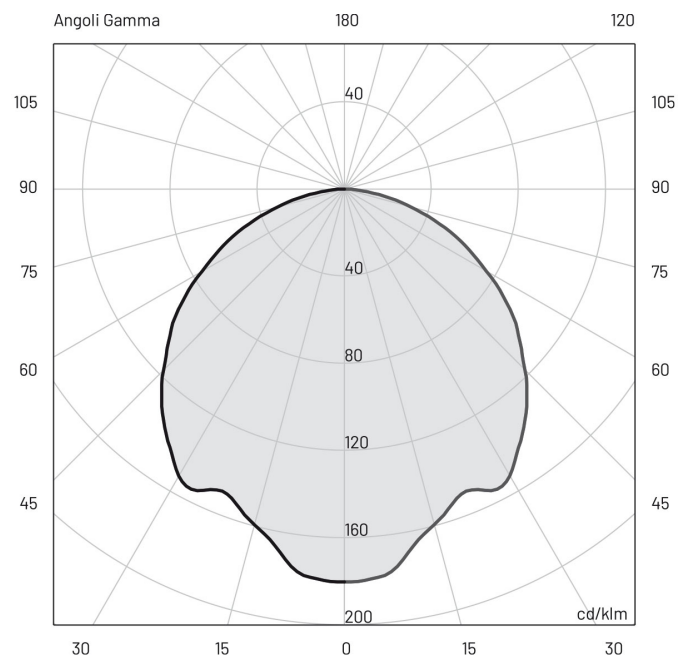

### Technical Specifications

<b>Source lamp</b>	LED 10 W
<b>Total wattage</b>	12.5
<b>Voltage</b>	220-240 Vac - 50/60 Hz
<b>Control</b>	On/Off
<b>Luminous flux (*Source flux)</b>	700 lm (1360 lm*) @ 3000 K
<b>Luminous efficacy</b>	56 lm/W @ 3000 K
<b>McADAM steps</b>	3
<b>Beam</b>	diffuse
<b>CRI</b>	>90
<b>Life time</b>	L 70 > 50.000 h Ta 25°C L 70 > 50.000 h Ta 40°C
<b>IP rating</b>	65
<b>IK rating</b>	8
<b>Insulation class</b>	I

## Photometry