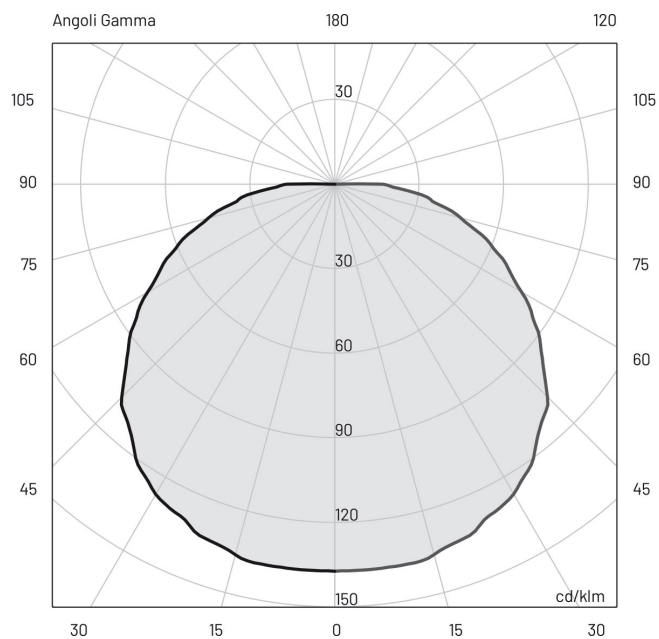

Photometry

Available accessories

0409BT016

Transformer _ 24 Vdc - 100 W
(connect up to 16 pcs)

0409BT014

Transformer _ 24 Vdc - 12 W
(connect up to 2 pcs)

0409BT015

Transformer _ 24 Vdc - 25 W
(connect up to 4 pcs)