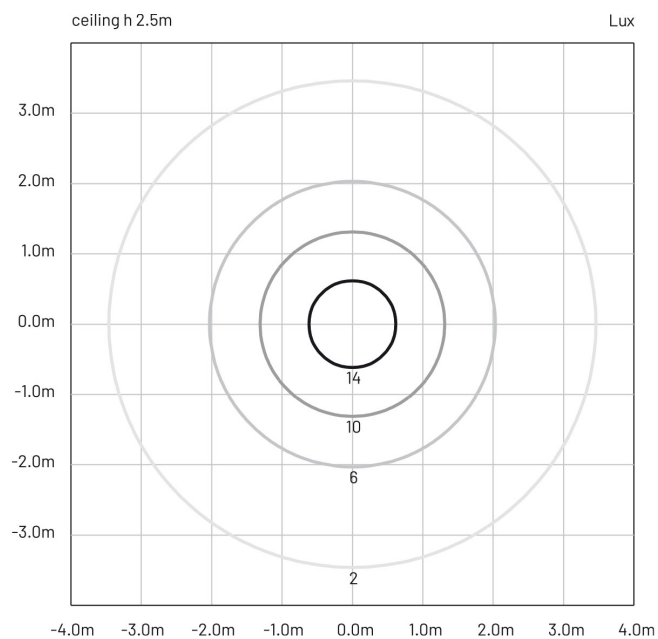

Isolux

Photometry

Available accessories

0409BT016

Transformer _ 24 Vdc - 100 W
(connect up to 16 pcs)

0409BT014

Transformer _ 24 Vdc - 12 W
(connect up to 2 pcs)

0409BT015

Transformer _ 24 Vdc - 25 W
(connect up to 4 pcs)