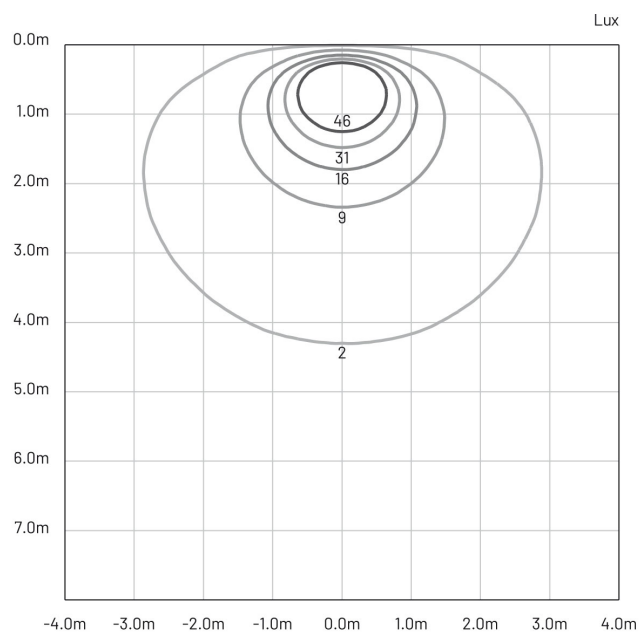

Isolux

Photometry

Included accessories

- Single connection IP68