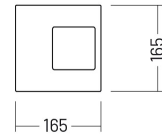

### Technical Specifications

Source lamp	LED 5.5 W
Total wattage	8
Voltage	220-240 Vac - 50/60 Hz
Control	On/Off (other controls on request)
Luminous flux (*Source flux)	542 lm (759 lm*) @ 3000 K
Luminous efficacy	68 lm/W @ 3000 K
Light Temperature	3000 K
McADAM steps	3
Beam	diffuse
CRI	>90
Life time	L80-B15 > 60.000 h Ta 40°C
IP rating	65
IK rating	8
Insulation class	II
Note	Control on request: DALI - 1/10V - DMX - TRIAC Light control on request: 2200K - RGBW