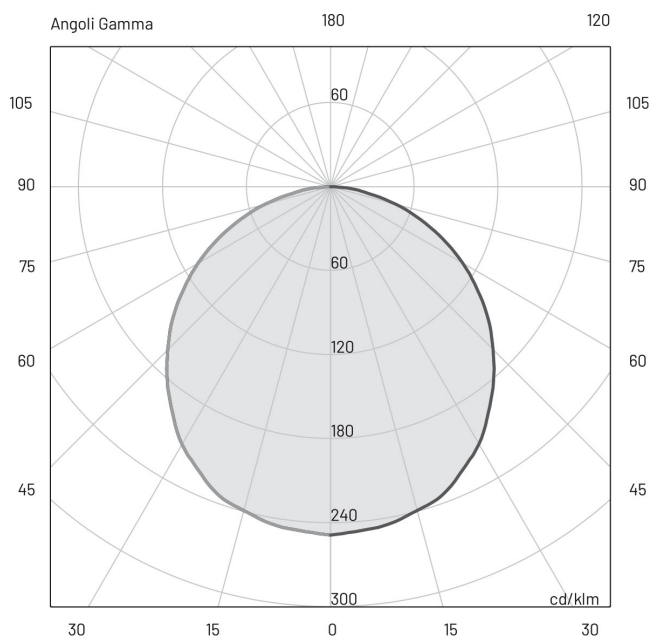

## Idria | 5.5 W | diffuse | Wall lamps

### Technical Specifications

Source lamp	LED 5.5 W
Total wattage	8
Voltage	220-240 Vac - 50/60 Hz
Control	On/Off (other controls on request)
Luminous flux (*Source flux)	542 lm (759 lm*) @ 3000 K
Luminous efficacy	68 lm/W @ 3000 K
Light Temperature	3000 K
McADAM steps	3
Beam	diffuse
CRI	>90
Life time	L80-B15 > 60.000 h Ta 40°C
IP rating	65
IK rating	8
Insulation class	II
Note	Control on request: DALI - 1/10V - DMX - TRIAC Light control on request: 2200K - RGBW

## Photometry