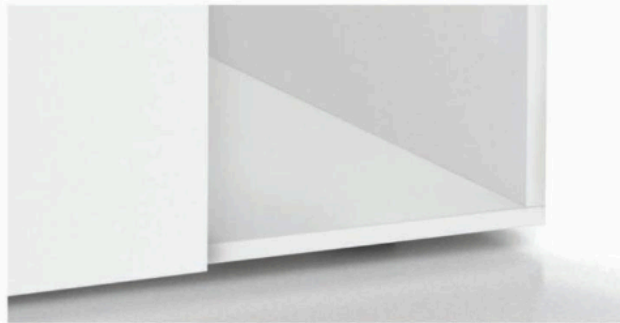

CAMAR®
the art of innovation