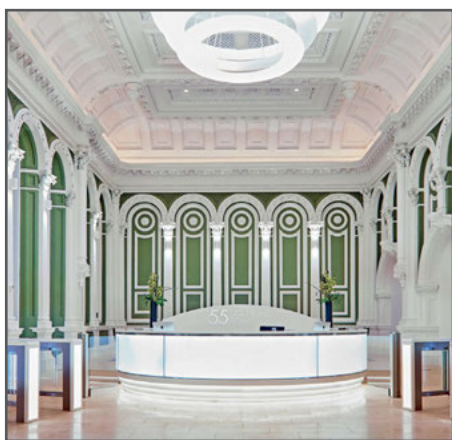

115 APR/MAY 2020
www.arc-magazine.com

arc

LIGHTING IN ARCHITECTURE

Home Comforts

The Flaming Beacon brings a touch of warmth
to Kuala Lumpur's RuMa Hotel

THE LIGHTING PRACTICE 30TH ANNIVERSARY • HOSPITALITY FOCUS • CASAMBI AWARDS
NEW PRODUCT FOCUS • WOMEN IN LIGHTING 1ST ANNIVERSARY

LED Light Sheet
Applelec

Manufactured in the UK, Applelec's LED Light Sheet is a versatile backlighting unit that delivers bright, even illumination suitable for a variety of applications. Featuring a slim profile of 6mm or 8mm, the LED light panels can be employed within retail display systems, used to create a dramatic wall of light, or even to illuminate surface materials such as decorative glass and graphics. The premium panels can be used in a diverse range of internal and external applications, giving you the opportunity to create truly stunning lighting schemes.

www.applelec.co.uk

Ultima
LED Linear

The concept behind Ultima was to design a luminaire that perfectly blends into any architectural concept with minimal structural impact. The use of nano-structured optics reduces the overall footprint into a 10x13mm form factor. It features seven crisp lighting distributions from spot to asymmetric. A high level of integration in any building structure offers tremendous lighting freedom while reducing the consumption of raw materials to a minimum. The anti-glare louvre contributes to make it disappear from sight by concealing the light source and directing the light where it is intended.

www.led-linear.com

Nest
Landa

Nest is a willow weave made by hand and subjected to a nanoparticle paint treatment for maximum resistance to atmospheric agents. Designed to be placed in the grooves of trees, with 8W LED light source, it emits a full beam of light upwards with a colour temperature of 3000K. Opal screen for diffused light, Nest is available in Ø17cm and Ø23.5cm; an IP65 protection degree that makes it ideal for outdoor applications.